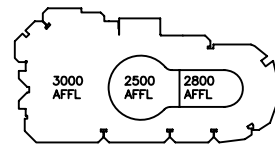

COLUMN REFERENCES

B - 600x600	C - 600x600	F - 600x600
D - 600x600	E - 600x600	G - 600x600
G - 600x630	H - 550x600	I - 750x720
J - 650x670	K - 540x570	L - 670x790
M - 600x600	N - 600x600	O - 600x600
P - 540x560	Q - 600x600	S - 560x570
T - 600x600	U - 600x600	V - 600x600
V - 740x730	W - 530x510	X - 650x750
Y - 660x660	Z - 560x560	AA - 650x890

- Free Issue Lighting Connection Only
- Recessed Floor Power Outlet to Cashier Desks
- Surface Fixed Track
- Standard 1800/2400mm Single Batten Fluorescent
- Solara Downlighter 13w Compact Fluorescent
- Solara Downlighter 26w Compact Fluorescent
- Concourse Adjustable Halide 150w with in built UV Filter
- LV Spot
- 600x600 Recessed Module Luminaires, Vented by Hacer Lighting
- Illuminated 'PAY HERE' Sign
- 600x600mm White Tegular-edge Dune ceiling tile on 24mm white grid
- 10B15 Decorated Plasterboard Soffit MF Construction